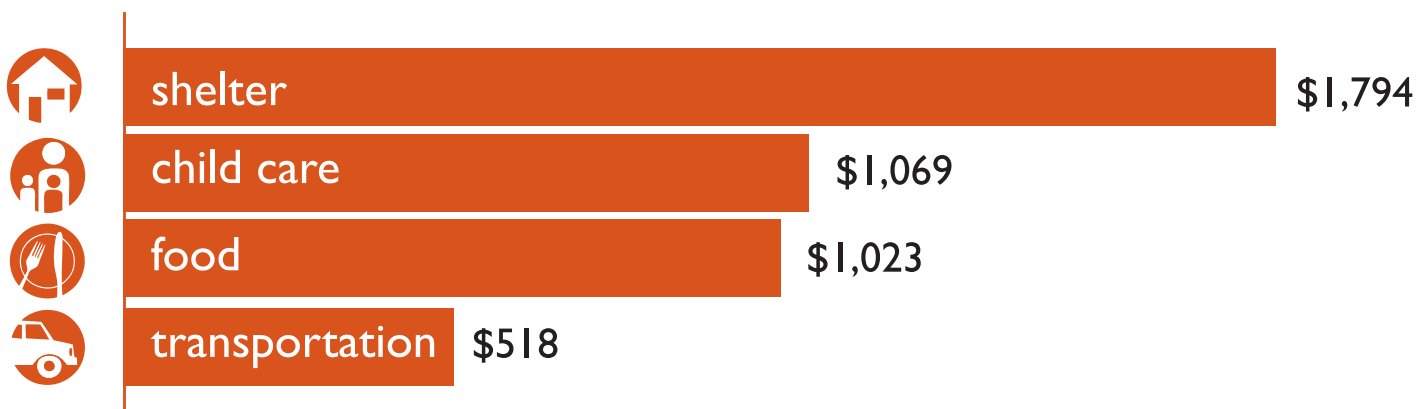

Top Whitehorse Family Monthly Expenses

Yukon Anti-Poverty
COALITION
anti-pauvreté du Yukon

Want to learn more about the living wage in Whitehorse?
Read the full community report and calculation guide at

www.yapc.ca