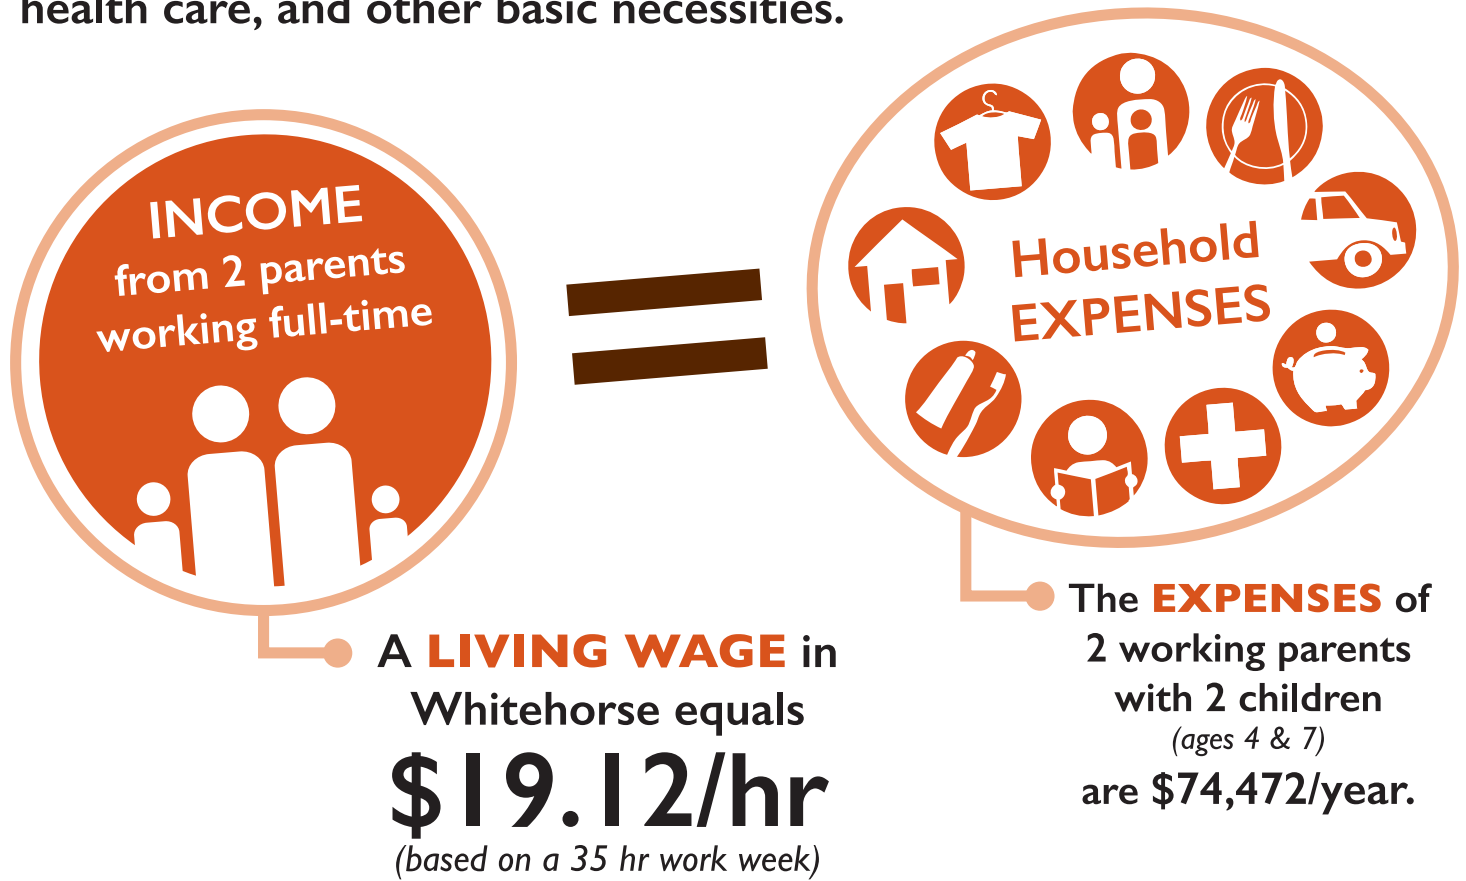

2016 Living Wage in Whitehorse, Yukon

A **LIVING WAGE** equals the hourly wage that a family requires to obtain adequate food, shelter, clothing, transportation, health care, and other basic necessities.

Top Whitehorse Family Monthly Expenses

Yukon Anti-Poverty
COALITION
anti-pauvreté du Yukon

Want to learn more about the living wage in Whitehorse?
Read the full community report and calculation guide at